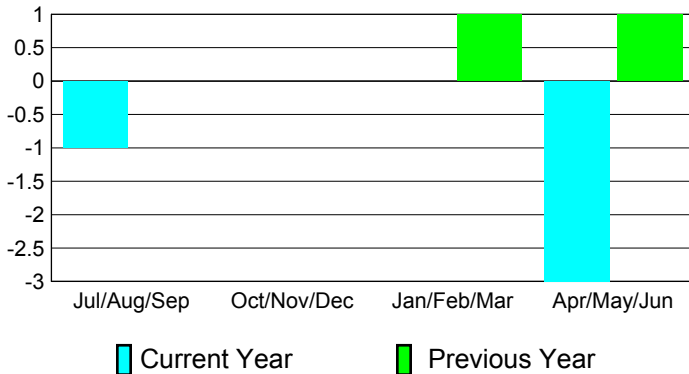

2010-2011 GMT Reports for District (or Undistricted) **District 330 C**

GMT: **Shinobu Goto**

Location: **JAPAN**

GMT CA: **5**

CLUBS

Club Results
2010-2011

Clubs
2009-2010

Month	New Club Goal	Actual New Clubs	Actual Dropped Clubs	Gain/Loss of Clubs	Gain/Loss of Clubs
Jul/Aug/Sep	0	0	-1	-1	0
Oct/Nov/Dec	0	0	0	0	0
Jan/Feb/Mar	0	0	0	0	1
Apr/May/June	1	0	-3	-3	1
Totals	1	0	-4	-4	2

Club Results 2010-2011

Goal, New, Dropped, Gain/Loss

Comparison of Club Gain/Loss

Current Year Compared to the Previous Year

YTD Status Quo Clubs 2010-2011

Status Quo Clubs Compared to Status Quo Members

MEMBERSHIP