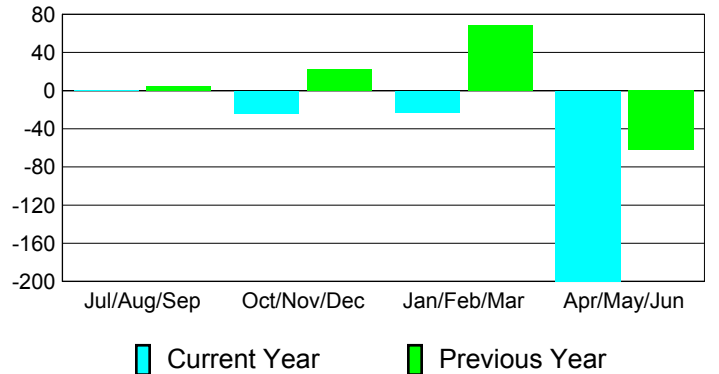

Membership Results
2010-2011

Membership
2009-2010

Month	Net Memb Goal	Actual New Memb	Actual Dropped Memb	Gain/Loss of Memb	Gain/Loss of Memb
Jul/Aug/Sep	30	81	-80	1	5
Oct/Nov/Dec	10	18	-42	-24	22
Jan/Feb/Mar	10	19	-42	-23	69
Apr/May/June	-50	15	-215	-200	-62
Totals	0	133	-379	-246	34

Membership Results 2010-2011

Goal, New, Dropped, Gain/Loss

Comparison of Membership Gain/Loss

Current Year Compared to the Previous Year

Gender Comparison 2010-2011

Jul/Aug/Sep

Oct/Nov/Dec

Jan/Feb/Mar

Apr/May/June

Male

Female