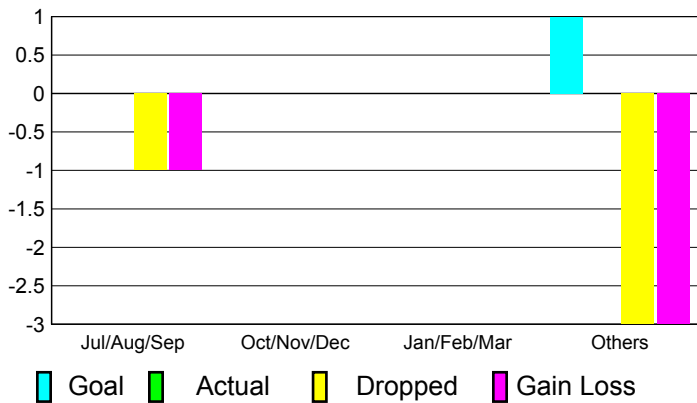

2010-2011 GMT Reports for District (or Undistricted) **District 330 C**

GMT: **Shinobu Goto**

Location: **JAPAN**

GMT CA: **5**

CLUBS

Club Results
2010-2011

Clubs
2009-2010

Month	New Club Goal	Actual New Clubs	Actual Dropped Clubs	Gain/Loss of Clubs	Gain/Loss of Clubs
Jul/Aug/Sep	0	0	-1	-1	0
Oct/Nov/Dec	0	0	0	0	0
Jan/Feb/Mar	0	0	0	0	1
Apr/May/June	1	0	-3	-3	1
Totals	1	0	-4	-4	2

Club Results 2010-2011

Goal, New, Dropped, Gain/Loss

Comparison of Club Gain/Loss

Current Year Compared to the Previous Year

YTD Status Quo Clubs 2010-2011

Status Quo Clubs Compared to Status Quo Members

MEMBERSHIP

Membership Results
2010-2011

Membership
2009-2010

Month	Net Memb Goal	Actual New Memb	Actual Dropped Memb	Gain/Loss of Memb	Gain/Loss of Memb
Jul/Aug/Sep	30	81	-80	1	5
Oct/Nov/Dec	10	18	-42	-24	22
Jan/Feb/Mar	10	19	-42	-23	69
Apr/May/June	-50	15	-215	-200	-62
Totals	0	133	-379	-246	34