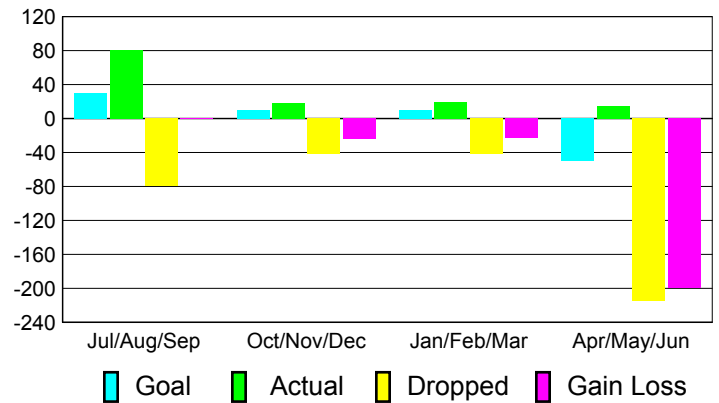

Membership Results 2010-2011

Goal, New, Dropped, Gain/Loss

Comparison of Membership Gain/Loss

Current Year Compared to the Previous Year